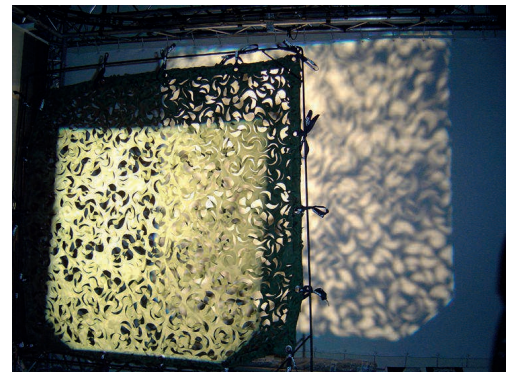

Butterfly manufactured with Camouflage Net

STANDARD SIZES

4' x 4' (1.12 m x 1.12 m)	12' x 12' (3.55 m x 3.55 m)
6' x 6' (1.74 m x 1.74 m)	12' x 20' (3.55 m x 5.90 m)
8' x 8' (2.35 m x 2.35 m)	20' x 20' (5.90 m x 5.90 m)
8' x 12' (2.35 m x 3.55 m)	

MATERIALS AVAILABLE FROM STOCK

Grid Cloth	Cine Diffuser	Green Chroma Key Molton
Light Grid Cloth	Windbag	Blue Chroma Key
1/4 Grid Cloth	Cinebounce	Green Chroma Key
Silent Grid Cloth	Griffolyn Black	Reversible Blue/Green Chroma Key
Silent Light Grid Cloth	White China Silk	Silver Reflector
Silent Light 1/4 Grid Cloth	White Artificial Silk	Gold Reflector
Full Dyed Grid Cloth CTS	Black Artificial Silk	Checkerboard Lame Gold/Silver
1/2 Dyed Grid Cloth CTS	1/4 White Artificial Silk	White Muslin
1/4 Dyed Grid Cloth CTS	1/4 Black Artificial Silk	Natural Muslin
Full Dyed Grid Cloth CTB	White Single Net	Grey Muslin
1/2 Dyed Grid Cloth CTB	White Double Net	White Molton
1/4 Dyed Grid Cloth CTB	Black Single Net	Grey Molton
Dyed Grid Cloth Moonlight	Black Double Net	Black Molton
Soft Frost	White Gobelin Scrim	Black Bolton
Silent Frost	Grey Gobelin Scrim	Black Commando Cloth
Hilite	Black Gobelin Scrim	Camouflage Net