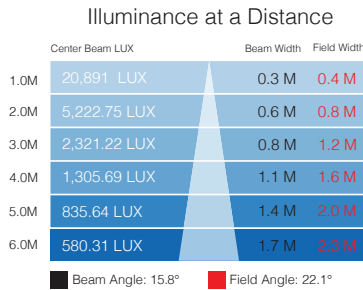

SPECIFICATIONS

Input Voltage:	100-240VAC
Power Consumption:	65 Watts at maximum output
Output:	5500K: 3,500 lumens RGBW: 1,500 lumens
LED Array:	5500K or RGBW (White LED = 5500K)
Lumen Maintenance:	50,000 hours at 45C (LM-79-08)
Power Connection:	6-ft (2m) insulated with female UTL connector (user end unterminated)
Data:	DMX512 In/Out via UTL Connector on luminaire X-Effects LED 5500K – 5 Control Channels X-Effects LED RGBW – 8 Control Channels RDM compatible
Operating Temp.:	-13° to 113° F (-20° to 45° C)
Environment:	IP65 rated
Housing:	Powder Coated Aluminum
Approvals:	ETL / UL Standards #1573 and # 8750 cETL / CSA C22.2 #166 CE
Dimensions:	10.25"Wx 7.4"Lx 9"H (26cm x 18.6cm x 22.9cm)
Weight:	9 lbs (4.1 kg)

X-Effects LED Accessories (continued)

Item Code	Description
	<i>Dynamic X-Effects LED Gobo Part Numbers</i>
297000000075	X-Effects LED Replacement Dynamic X-Effects Glass (96mm)
255XXXXDXFX	X-Effects LED Dynamic Image Glass Gobo XXXXXX = five digit gobo number
255XXXXDXFX	X-Effects LED Dynamic ColorWave Gobo XXXXXX = five digit gobo number
2507210IDXFX	X-Effects LED Dynamic Custom Steel Gobo
260CUSBWDXFX	X-Effects LED Dynamic Custom B&W Glass Gobo
260CUS1CDXFX	X-Effects LED Dynamic Custom One-Color Glass Gobo
260CUS2CDXFX	X-Effects LED Dynamic Custom Two-Color Glass Gobo
260CUSMCDXFX	X-Effects LED Dynamic Custom Multi-Color Glass Gobo

X-Effects[®] LED Projector

PHOTOMETRICS

5500K

Photometric Data for X-Effects LED 5500K 19 Degree Lens

Photometric Data for X-Effects LED 5500K 30 Degree Lens

Photometric Data for X-Effects LED 5500K 50 Degree Lens