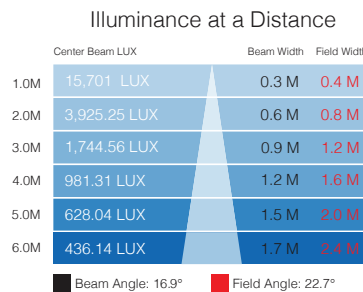

SPECIFICATIONS

Input Voltage:	100-240VAC
Power Consumption:	65 Watts at maximum output
Output:	5500K: 3,500 lumens RGBW: 1,500 lumens
LED Array:	5500K or RGBW (White LED = 5500K)
Lumen Maintenance:	50,000 hours at 45C (LM-79-08)
Power Connection:	6-ft (2m) insulated with female UTL connector (user end unterminated)
Data:	DMX512 In/Out via UTL Connector on luminaire X-Effects LED 5500K – 5 Control Channels X-Effects LED RGBW – 8 Control Channels RDM compatible
Operating Temp.:	-13° to 113° F (-20° to 45° C)
Environment:	IP65 rated
Housing:	Powder Coated Aluminum
Approvals:	ETL / UL Standards #1573 and # 8750 cETL / CSA C22.2 #166 CE
Dimensions:	10.25"Wx 7.4"Lx 9"H (26cm x 18.6cm x 22.9cm)
Weight:	9 lbs (4.1 kg)

X-Effects[®] LED Projector

PHOTOMETRICS

5500K

Photometric Data for X-Effects LED 5500K 19 Degree Lens

Photometric Data for X-Effects LED 5500K 30 Degree Lens

Photometric Data for X-Effects LED 5500K 50 Degree Lens

Photometric Data for X-Effects LED 5500K 70 Degree Lens

RGBW

Photometric Data for X-Effects LED RGBW 19 Degree Lens

Photometric Data for X-Effects LED RGBW 30 Degree Lens

Photometric Data for X-Effects LED RGBW 50 Degree Lens