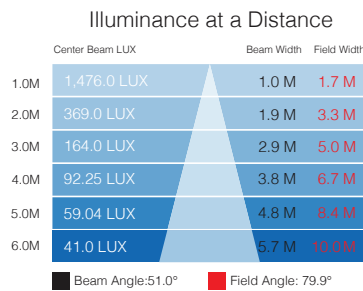

SPECIFICATIONS

Input Voltage:	100-240VAC
Power Consumption:	65 Watts at maximum output
Output:	5500K: 3,500 lumens RGBW: 1,500 lumens
LED Array:	5500K or RGBW (White LED = 5500K)
Lumen Maintenance:	50,000 hours at 45C (LM-79-08)
Power Connection:	6-ft (2m) insulated with female UTL connector (user end unterminated)
Data:	DMX512 In/Out via UTL Connector on luminaire X-Effects LED 5500K – 5 Control Channels X-Effects LED RGBW – 8 Control Channels RDM compatible
Operating Temp.:	-13° to 113° F (-20° to 45° C)
Environment:	IP65 rated
Housing:	Powder Coated Aluminum
Approvals:	ETL / UL Standards #1573 and # 8750 cETL / CSA C22.2 #166 CE
Dimensions:	10.25"Wx 7.4"Lx 9"H (26cm x 18.6cm x 22.9cm)
Weight:	9 lbs (4.1 kg)

X-Effects[®] LED Projector

PHOTOMETRICS

5500K

Photometric Data for X-Effects LED 5500K 19 Degree Lens

Photometric Data for X-Effects LED 5500K 30 Degree Lens

Photometric Data for X-Effects LED 5500K 50 Degree Lens

Photometric Data for X-Effects LED 5500K 70 Degree Lens

RGBW

Photometric Data for X-Effects LED RGBW 19 Degree Lens

Photometric Data for X-Effects LED RGBW 30 Degree Lens

Photometric Data for X-Effects LED RGBW 50 Degree Lens