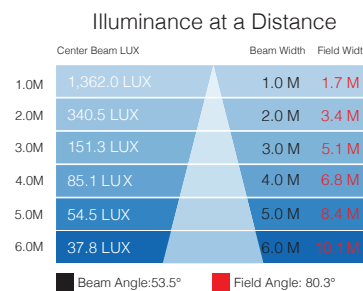

X-Effects[®] LED Projector

PHOTOMETRICS

5500K

Photometric Data for X-Effects LED 5500K 19 Degree Lens

Photometric Data for X-Effects LED 5500K 30 Degree Lens

Photometric Data for X-Effects LED 5500K 50 Degree Lens

Photometric Data for X-Effects LED 5500K 70 Degree Lens

RGBW

Photometric Data for X-Effects LED RGBW 19 Degree Lens

Photometric Data for X-Effects LED RGBW 30 Degree Lens

Photometric Data for X-Effects LED RGBW 50 Degree Lens

Photometric Data for X-Effects LED RGBW 70 Degree Lens