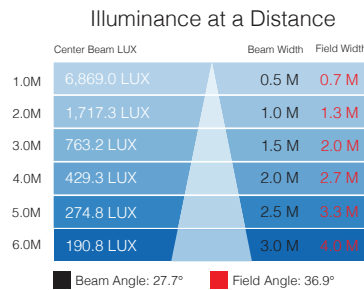

SPECIFICATIONS

Input Voltage:	100-240VAC
Power Consumption:	65 Watts at maximum output
Output:	5500K: 3,500 lumens RGBW: 1,500 lumens
LED Array:	5500K or RGBW (White LED = 5500K)
Lumen Maintenance:	50,000 hours at 45C (LM-79-08)
Power Connection:	6-ft (2m) insulated with female UTL connector (user end unterminated)
Data:	DMX512 In/Out via UTL Connector on luminaire X-Effects LED 5500K – 5 Control Channels X-Effects LED RGBW – 8 Control Channels RDM compatible
Operating Temp.:	-13° to 113° F (-20° to 45° C)
Environment:	IP65 rated
Housing:	Powder Coated Aluminum
Approvals:	ETL / UL Standards #1573 and # 8750 cETL / CSA C22.2 #166 CE
Dimensions:	10.25"Wx 7.4"Lx 9"H (26cm x 18.6cm x 22.9cm)
Weight:	9 lbs (4.1 kg)

X-Effects[®] LED Projector

PHOTOMETRICS

5500K

Photometric Data for X-Effects LED 5500K 19 Degree Lens

Photometric Data for X-Effects LED 5500K 30 Degree Lens

Photometric Data for X-Effects LED 5500K 50 Degree Lens

Photometric Data for X-Effects LED 5500K 70 Degree Lens

RGBW

Photometric Data for X-Effects LED RGBW 19 Degree Lens

Photometric Data for X-Effects LED RGBW 30 Degree Lens

Photometric Data for X-Effects LED RGBW 50 Degree Lens