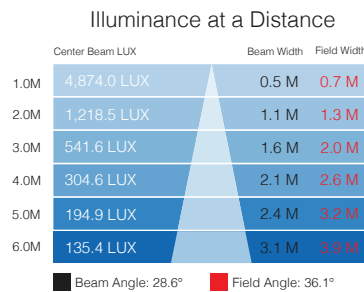

X-Effects[®] LED Projector

PHOTOMETRICS

5500K

Photometric Data for X-Effects LED 5500K 19 Degree Lens

Photometric Data for X-Effects LED 5500K 30 Degree Lens

Photometric Data for X-Effects LED 5500K 50 Degree Lens

Photometric Data for X-Effects LED 5500K 70 Degree Lens

RGBW

Photometric Data for X-Effects LED RGBW 19 Degree Lens

Photometric Data for X-Effects LED RGBW 30 Degree Lens

Photometric Data for X-Effects LED RGBW 50 Degree Lens

Photometric Data for X-Effects LED RGBW 70 Degree Lens