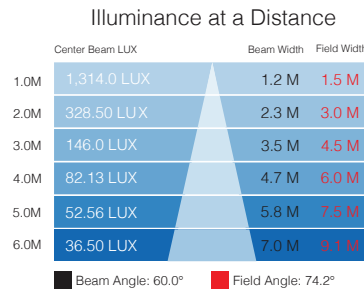

SPECIFICATIONS

Input Voltage:	100-240VAC
Power Consumption:	65 Watts at maximum output
Output:	5500K: 3,500 lumens RGBW: 1,500 lumens
LED Array:	5500K or RGBW (White LED = 5500K)
Lumen Maintenance:	50,000 hours at 45C (LM-79-08)
Power Connection:	6-ft (2m) insulated with female UTL connector (user end unterminated)
Data:	DMX512 In/Out via UTL Connector on luminaire X-Effects LED 5500K – 5 Control Channels X-Effects LED RGBW – 8 Control Channels RDM compatible
Operating Temp.:	-13° to 113° F (-20° to 45° C)
Environment:	IP65 rated
Housing:	Powder Coated Aluminum
Approvals:	ETL / UL Standards #1573 and # 8750 cETL / CSA C22.2 #166 CE
Dimensions:	10.25"Wx 7.4"Lx 9"H (26cm x 18.6cm x 22.9cm)
Weight:	9 lbs (4.1 kg)

X-Effects[®] LED Projector

PHOTOMETRICS

5500K

Photometric Data for X-Effects LED 5500K 19 Degree Lens

Photometric Data for X-Effects LED 5500K 30 Degree Lens

Photometric Data for X-Effects LED 5500K 50 Degree Lens

Photometric Data for X-Effects LED 5500K 70 Degree Lens

RGBW

Photometric Data for X-Effects LED RGBW 19 Degree Lens

Photometric Data for X-Effects LED RGBW 30 Degree Lens

Photometric Data for X-Effects LED RGBW 50 Degree Lens