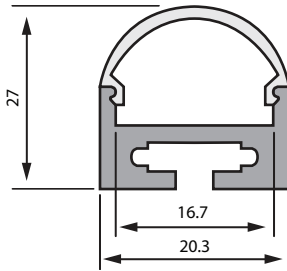

RoscoLED Tape Rectangular Profile – 175Q, 2m

Item Code	Description
2930R175Q0FR	Profile with Frosted Lens
2930R175QCLR	Profile with Clear Lens

RoscoLED Tape Rectangular Profile – 1713 w/60° Clear Lens, 2m

Item Code	Description
2930R171360C	Profile with 60° Lens

RoscoLED® Tape Profiles

RoscoLED Tape Rectangular Profile – 1720 w/30° Clear Lens, 2m

Item Code	Description
2930R17230CL	Profile with 30° Lens

RoscoLED Tape Corner Profile – 1945, 2m

Item Code	Description
2930450900FR	Profile with Frosted Lens
293045090CLR	Profile with Clear Lens

RoscoLED Tape Square Profile – 2027, Frosted Lens, 2m

Item Code	Description
2930R20270FR	Profile with Frosted Lens
2931R2027SPK	Suspension Kit

RoscoLED Tape Wide Profile – 2623, Round Lens, 2m

Item Code	Description
2930R26230FR	Profile with Frosted Lens

RoscoLED Tape Wide Profile – 2615, Square Frosted Lens, 2m

Item Code	Description
2930WD2615FR	Profile with Frosted Lens