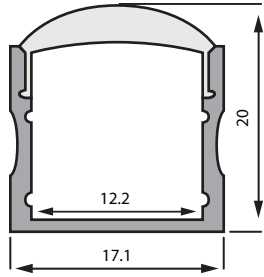

RoscoLED Tape Flush Mount Profile – 2308, 2m

Item Code	Description
2930R23080FR	Profile with Frosted Lens
2930R2308CLR	Profile with Clear Lens

RoscoLED Tape Slim Rectangular Profile – 1708, 2m

Item Code	Description
2930R17080FR	Profile with Frosted Lens
2930R1708CLR	Profile with Clear Lens

RoscoLED Tape Rectangular Profile – 175Q, 2m

Item Code	Description
2930R175Q0FR	Profile with Frosted Lens
2930R175QCLR	Profile with Clear Lens

RoscoLED Tape Rectangular Profile – 1713 w/60° Clear Lens, 2m

Item Code	Description
2930R171360C	Profile with 60° Lens

RoscoLED® Tape Profiles

RoscoLED Tape Rectangular Profile – 1720 w/30° Clear Lens, 2m

Item Code	Description
2930R17230CL	Profile with 30° Lens

RoscoLED Tape Corner Profile – 1945, 2m

RoscoLED Tape Wide Profile – 2623, Round Lens, 2m

Item Code	Description
2930R26230FR	Profile with Frosted Lens

RoscoLED Tape Wide Profile – 2615, Square Frosted Lens, 2m

Item Code	Description
2930WD2615FR	Profile with Frosted Lens