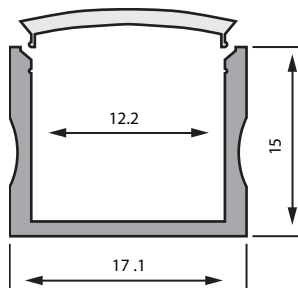

KEY FEATURES

- Available in easy-to-ship 2m lengths
- Kits include end caps and mounting clips for a complete installation
- Frosted, clear or beam-shaping lens configurations available
- Field cut-able to meet the needs of any custom project

RoscoLED Tape Flush Mount Profile – 2308, 2m

Item Code	Description
2930R23080FR	Profile with Frosted Lens
2930R2308CLR	Profile with Clear Lens

RoscoLED Tape Slim Rectangular Profile – 1708, 2m

Item Code	Description
2930R17080FR	Profile with Frosted Lens
2930R1708CLR	Profile with Clear Lens

RoscoLED Tape Rectangular Profile – 175Q, 2m

Item Code	Description
2930R175Q0FR	Profile with Frosted Lens
2930R175QCLR	Profile with Clear Lens

RoscoLED Tape Rectangular Profile – 1713 w/60° Clear Lens, 2m

Item Code	Description
2930R171360C	Profile with 60° Lens

RoscoLED® Tape Profiles

RoscoLED Tape Rectangular Profile – 1720 w/30° Clear Lens, 2m

Item Code	Description
2930R17230CL	Profile with 30° Lens

RoscoLED Tape Corner Profile – 1945, 2m