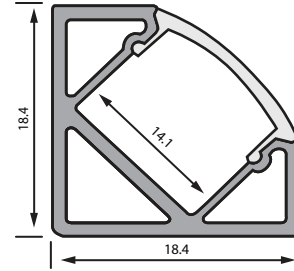

RoscoLED Tape Flush Mount Profile – 2308, 2m

Item Code	Description
2930R23080FR	Profile with Frosted Lens
2930R2308CLR	Profile with Clear Lens

RoscoLED Tape Slim Rectangular Profile – 1708, 2m

Item Code	Description
2930R17080FR	Profile with Frosted Lens
2930R1708CLR	Profile with Clear Lens

RoscoLED Tape Rectangular Profile – 175Q, 2m

Item Code	Description
2930R175Q0FR	Profile with Frosted Lens
2930R175QCLR	Profile with Clear Lens

RoscoLED Tape Rectangular Profile – 1713 w/60° Clear Lens, 2m

Item Code	Description
2930R171360C	Profile with 60° Lens

RoscoLED® Tape Profiles

RoscoLED Tape Rectangular Profile – 1720 w/30° Clear Lens, 2m

Item Code	Description
2930R17230CL	Profile with 30° Lens

RoscoLED Tape Corner Profile – 1945, 2m

RoscoLED Tape Wide Profile – 2623, Round Lens, 2m

Item Code	Description
2930R26230FR	Profile with Frosted Lens

RoscoLED Tape Wide Profile – 2615, Square Frosted Lens, 2m

Item Code	Description
2930WD2615FR	Profile with Frosted Lens