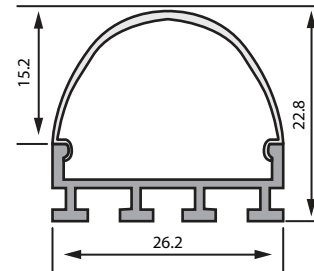

RoscoLED Tape Flush Mount Profile – 2308, 2m

Item Code	Description
2930R23080FR	Profile with Frosted Lens
2930R2308CLR	Profile with Clear Lens

RoscoLED Tape Slim Rectangular Profile – 1708, 2m

Item Code	Description
2930R17080FR	Profile with Frosted Lens
2930R1708CLR	Profile with Clear Lens

RoscoLED Tape Rectangular Profile – 175Q, 2m

Item Code	Description
2930R175Q0FR	Profile with Frosted Lens
2930R175QCLR	Profile with Clear Lens

RoscoLED Tape Rectangular Profile – 1713 w/60° Clear Lens, 2m

Item Code	Description
2930R171360C	Profile with 60° Lens

RoscoLED® Tape Profiles

RoscoLED Tape Rectangular Profile – 1720 w/30° Clear Lens, 2m

Item Code	Description
2930R17230CL	Profile with 30° Lens

RoscoLED Tape Corner Profile – 1945, 2m

RoscoLED Tape Wide Profile – 2623, Round Lens, 2m

Item Code	Description
2930R26230FR	Profile with Frosted Lens

RoscoLED Tape Wide Profile – 2615, Square Frosted Lens, 2m

Item Code	Description
2930WD2615FR	Profile with Frosted Lens