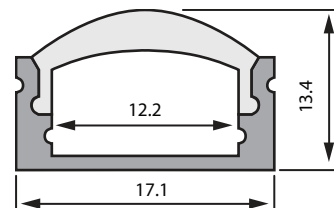

KEY FEATURES

- Available in easy-to-ship 2m lengths
- Kits include end caps and mounting clips for a complete installation
- Frosted, clear or beam-shaping lens configurations available
- Field cut-able to meet the needs of any custom project

RoscoLED Tape Flush Mount Profile – 2308, 2m

Item Code	Description
2930R23080FR	Profile with Frosted Lens
2930R2308CLR	Profile with Clear Lens

RoscoLED Tape Slim Rectangular Profile – 1708, 2m

Item Code	Description
2930R17080FR	Profile with Frosted Lens
2930R1708CLR	Profile with Clear Lens

RoscoLED Tape Rectangular Profile – 175Q, 2m

Item Code	Description
2930R175Q0FR	Profile with Frosted Lens
2930R175QCLR	Profile with Clear Lens

RoscoLED Tape Rectangular Profile – 1713 w/60° Clear Lens, 2m

Item Code	Description
2930R171360C	Profile with 60° Lens

RoscoLED® Tape Profiles

RoscoLED Tape Rectangular Profile – 1720 w/30° Clear Lens, 2m

Item Code	Description
2930R17230CL	Profile with 30° Lens

RoscoLED Tape Corner Profile – 1945, 2m