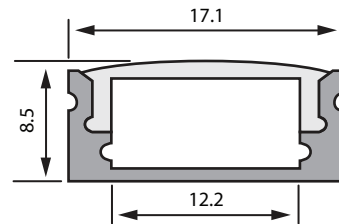

KEY FEATURES

- Available in easy-to-ship 2m lengths
- Kits include end caps and mounting clips for a complete installation
- Frosted, clear or beam-shaping lens configurations available
- Field cut-able to meet the needs of any custom project

RoscoLED Tape Flush Mount Profile – 2308, 2m

Item Code	Description
2930R23080FR	Profile with Frosted Lens
2930R2308CLR	Profile with Clear Lens

RoscoLED Tape Slim Rectangular Profile – 1708, 2m

Item Code	Description
2930R17080FR	Profile with Frosted Lens
2930R1708CLR	Profile with Clear Lens

RoscoLED Tape Rectangular Profile – 175Q, 2m

Item Code	Description
2930R175Q0FR	Profile with Frosted Lens
2930R175QCLR	Profile with Clear Lens

RoscoLED Tape Rectangular Profile – 1713 w/60° Clear Lens, 2m

Item Code	Description
2930R171360C	Profile with 60° Lens

RoscoLED® Tape Profiles

RoscoLED Tape Rectangular Profile – 1720 w/30° Clear Lens, 2m

Item Code	Description
2930R17230CL	Profile with 30° Lens

RoscoLED Tape Corner Profile – 1945, 2m