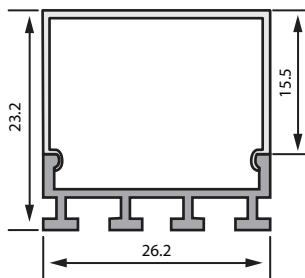

Item Code	Description
2930R171360C	Profile with 60° Lens

RoscoLED® Tape Profiles

RoscoLED Tape Rectangular Profile – 1720 w/30° Clear Lens, 2m

Item Code	Description
2930R17230CL	Profile with 30° Lens

RoscoLED Tape Corner Profile – 1945, 2m

Item Code	Description
2930450900FR	Profile with Frosted Lens
293045090CLR	Profile with Clear Lens

RoscoLED Tape Square Profile – 2027, Frosted Lens, 2m

Item Code	Description
2930R20270FR	Profile with Frosted Lens
2931R2027SPK	Suspension Kit

RoscoLED Tape Wide Profile – 2623, Round Lens, 2m

Item Code	Description
2930R26230FR	Profile with Frosted Lens

RoscoLED Tape Wide Profile – 2615, Square Frosted Lens, 2m

Item Code	Description
2930WD2615FR	Profile with Frosted Lens