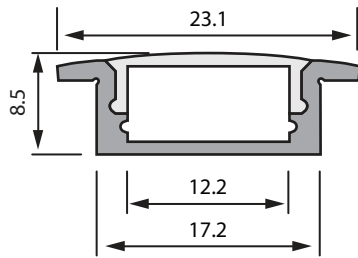

KEY FEATURES

- Available in easy-to-ship 2m lengths
- Kits include end caps and mounting clips for a complete installation
- Frosted, clear or beam-shaping lens configurations available
- Field cut-able to meet the needs of any custom project

RoscoLED Tape Flush Mount Profile – 2308, 2m

Item Code	Description
2930R23080FR	Profile with Frosted Lens
2930R2308CLR	Profile with Clear Lens

RoscoLED Tape Slim Rectangular Profile – 1708, 2m

Item Code	Description
2930R17080FR	Profile with Frosted Lens
2930R1708CLR	Profile with Clear Lens

RoscoLED Tape Rectangular Profile – 175Q, 2m

Item Code	Description
2930R175Q0FR	Profile with Frosted Lens
2930R175QCLR	Profile with Clear Lens

RoscoLED Tape Rectangular Profile – 1713 w/60° Clear Lens, 2m

Item Code	Description
2930R171360C	Profile with 60° Lens

RoscoLED® Tape Profiles

RoscoLED Tape Rectangular Profile – 1720 w/30° Clear Lens, 2m

Item Code	Description
2930R17230CL	Profile with 30° Lens

RoscoLED Tape Corner Profile – 1945, 2m